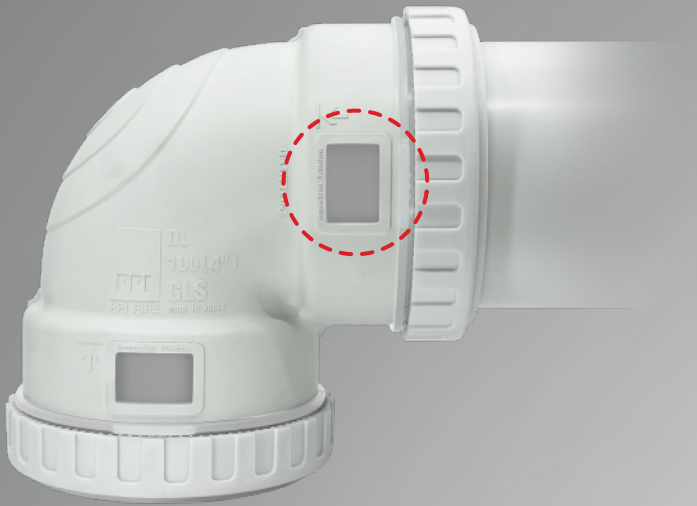

GLS-W

Glue Less Soundproof
DWV Compression Fitting
with **Intuitive Window**

* For Drain, Waste and Vent Applications. Not for Pressure

ICC **ES** PMG Certified to comply with IPC and UPC

Glueless Installation

Reduce Vibration & Noise

Insert Pipe and Tighten Cap Completely

PPI PIPE

Intuitive Window Ensures Secure Installation

Improper Installation

in which the pipe is not fully inserted

Proper Installation

in which the pipe is fully inserted

Features

Triple Round Pads for Noise Reduction

Locking System

Confirms a Secure and Tight Connection

- Compatible with both ABS and PVC Pipe
- May be repositioned

Available List of GLS with Intuitive Window

90D Elbow	45D Elbow	Coupling	Sanitary Tee	Wye	P-Trap	WS P-Trap
2", 3", 4"	2", 3", 4"	2", 3", 4"	2"	2"	2"	2"