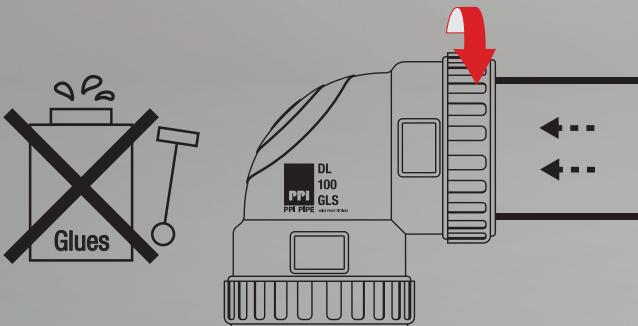

GLS-W

Glue Less Soundproof
DWV Compression Fitting
with **Intuitive Window**

* For Drain, Waste and Vent Applications. Not for Pressure

ICC **ES** PMG Certified to comply with IPC and UPC

Glueless Installation

Reduce Vibration & Noise

Insert Pipe and Tighten Cap Completely

PPI PIPE

Intuitive Window Ensures Secure Installation

Improper Installation

in which the pipe is not fully inserted

Proper Installation

in which the pipe is fully inserted

Features

Triple Round Pads for Noise Reduction

Locking System

Confirms a Secure and Tight Connection

- Compatible with both ABS and PVC Pipe
- May be repositioned

Available List of GLS with Intuitive Window