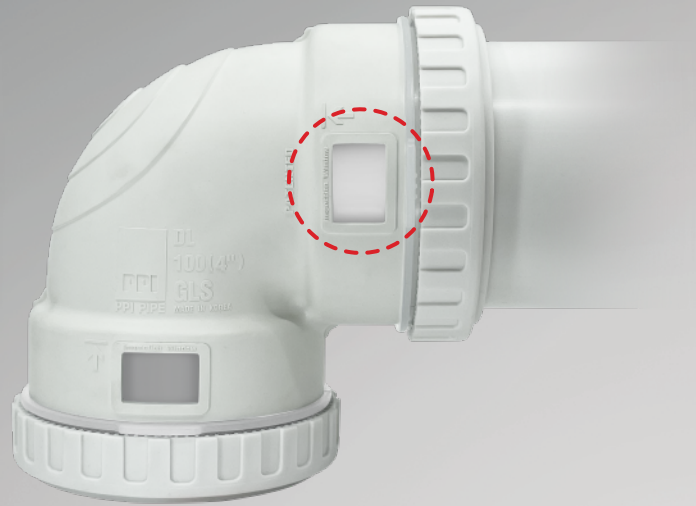

GLS-W

Glue Less Soundproof
DWV Compression Fitting
with **Intuitive Window**

* For Drain, Waste and Vent Applications. Not for Pressure

ICC **ES** PMG Certified to comply with IPC and UPC

Glueless Installation

Reduce Vibration & Noise

Insert Pipe and Tighten Cap Completely

PPI PIPE

Intuitive Window Ensures Secure Installation

Improper Installation

in which the pipe is not fully inserted

Proper Installation

in which the pipe is fully inserted

Features

Triple Round Pads for Noise Reduction

Locking System

Confirms a Secure and Tight Connection

- Compatible with both ABS and PVC Pipe
- May be repositioned

Available List of GLS with Intuitive Window

90D Elbow	45D Elbow	Coupling	Sanitary Tee	Wye	P-Trap	WS P-Trap
2", 3", 4"	2", 3", 4"	2", 3", 4"	2"	2"	2"	2"