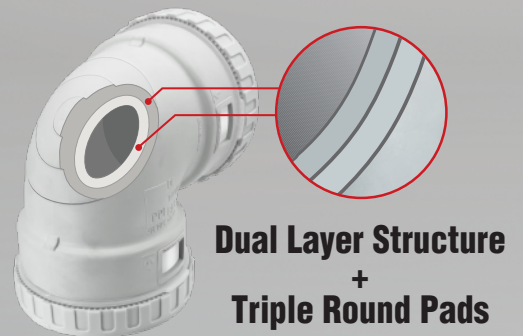

GLS-W

Glue Less Soundproof
DWV Compression Fitting
with **Intuitive Window**

* For Drain, Waste and Vent Applications. Not for Pressure

ICC **ES** PMG Certified to comply with IPC and UPC

Glueless Installation

Reduce Vibration & Noise

Insert Pipe and Tighten Cap Completely

PPI PIPE

Intuitive Window Ensures Secure Installation

Improper Installation

in which the pipe is not fully inserted

Proper Installation

in which the pipe is fully inserted

Features

Triple Round Pads for Noise Reduction

Locking System

Confirms a Secure and Tight Connection

- Compatible with both ABS and PVC Pipe
- May be repositioned

Available List of GLS with Intuitive Window