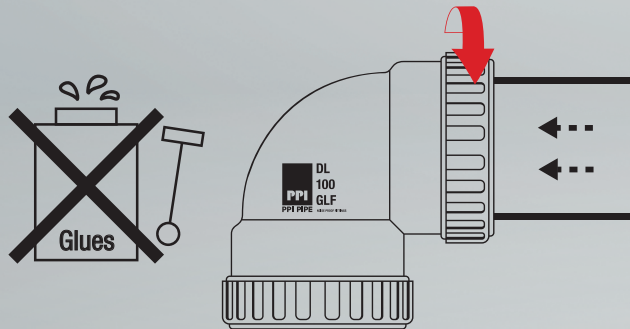

GLF Glue Less Fitting DWV Compression fitting

* For Drain, Waste and Vent Applications . Not For Pressure

Glueless, Quick & Easy Installation

Insert pipe and Tighten cap completely

FEATURES

Locking System

Insures a secure and tight connection