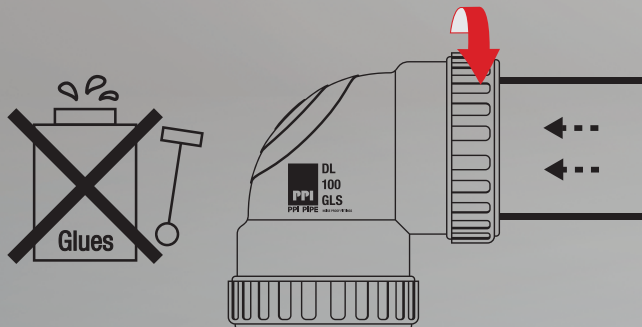

GLS Glue Less Soundproof DWV Compression fitting

* For Drain, Waste and Vent Applications . Not For Pressure

Glueless Installation

Reduce Vibration & Noise

Insert pipe and Tighten cap completely

2 Layer Structure
+
3 Round Pads