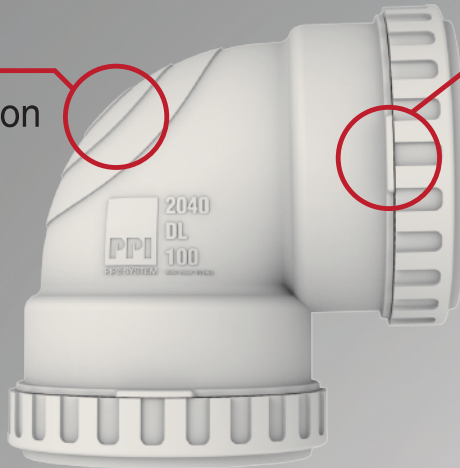

FEATURES

Locking System

3 Round Pads
for Noise Reduction

Insures a secure and tight connection