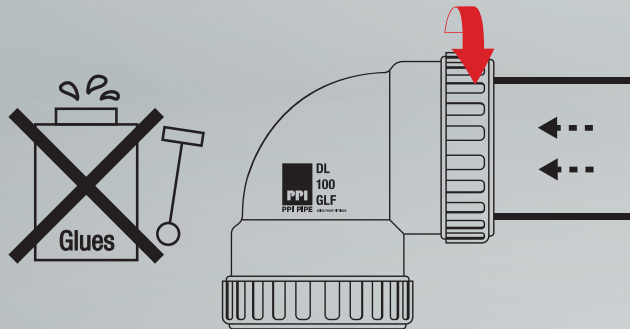

# GLF Glue Less Fitting DWV Compression fitting

\* For Drain, Waste and Vent Applications . Not For Pressure

ICC  
**ES**  
PMG Certified to comply with IPC and UPC

## Glueless, Quick & Easy Installation

Insert pipe and Tighten cap completely

**PPI PIPE**

# Locking System

Insures a secure and tight connection

- Compatible with both ABS and PVC Pipe
- Can be repositioned